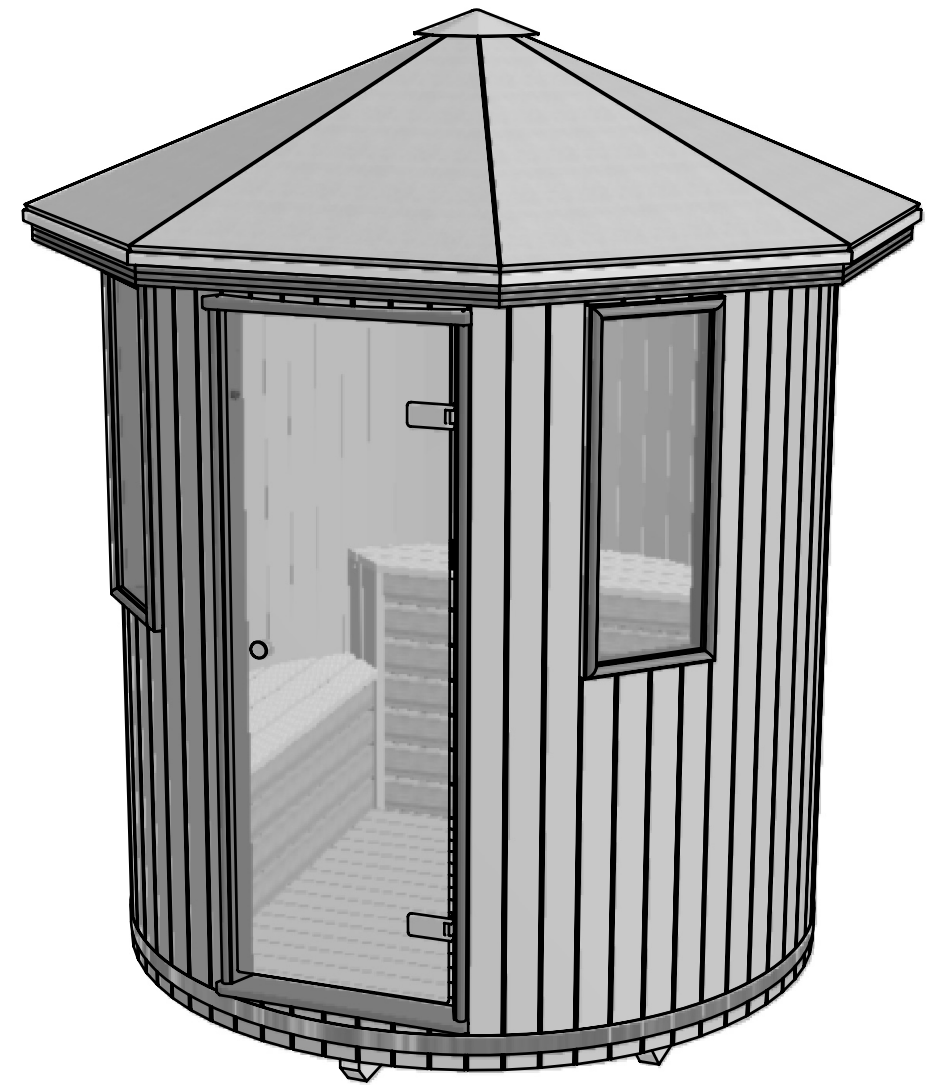

Article <b>S1800</b>	Part Number	Material <b>Thermowood</b>	Page Size <b>A3</b>
		Designed by <b>30.06.2011 JI</b>	Scale <b>1:20</b>
		Checked by	Revision <b>V 0.2</b>
		Approved by	Sheet <b>1:1</b>

Article	Part Number	Material	Page Size
<b>S1800</b>		<b>Thermowood</b>	<b>A3</b>
		Designed by	Scale
		<b>AB</b>	<b>1:20</b>
		Checked by	Revision
		Approved by	Sheet
			<b>1:1</b>