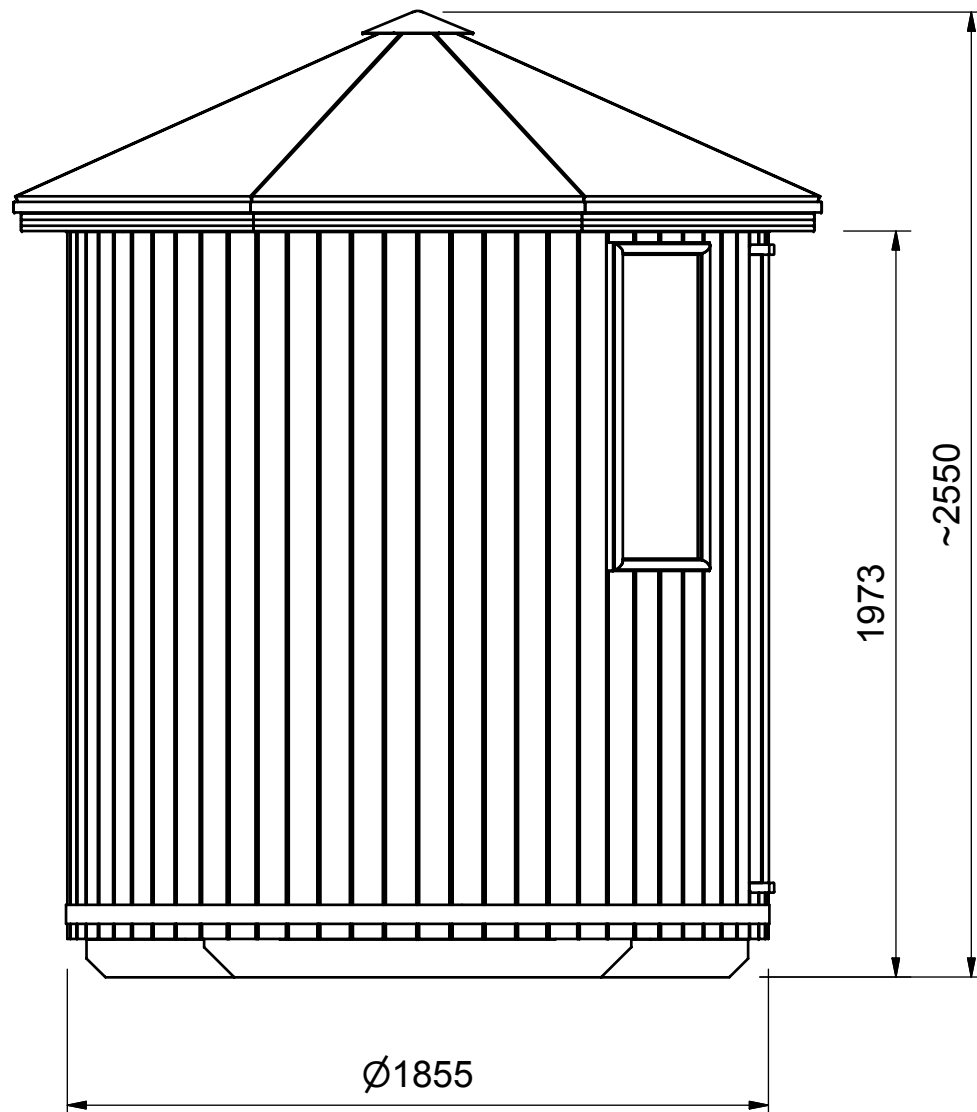

Article <b>S1800</b>	Part Number	Material <b>Thermowood</b>	Page Size <b>A3</b>
		Designed by <b>30.06.2011 JI</b>	Scale <b>1:20</b>
		Checked by	Revision <b>V 0.2</b>
		Approved by	Sheet <b>1:1</b>

Article	Part Number	Material	Page Size
<b>S1800</b>		<b>Thermowood</b>	<b>A3</b>
		Designed by	Scale
		<b>AB</b>	<b>1:20</b>
		Checked by	Revision
		Approved by	Sheet
			<b>1:1</b>