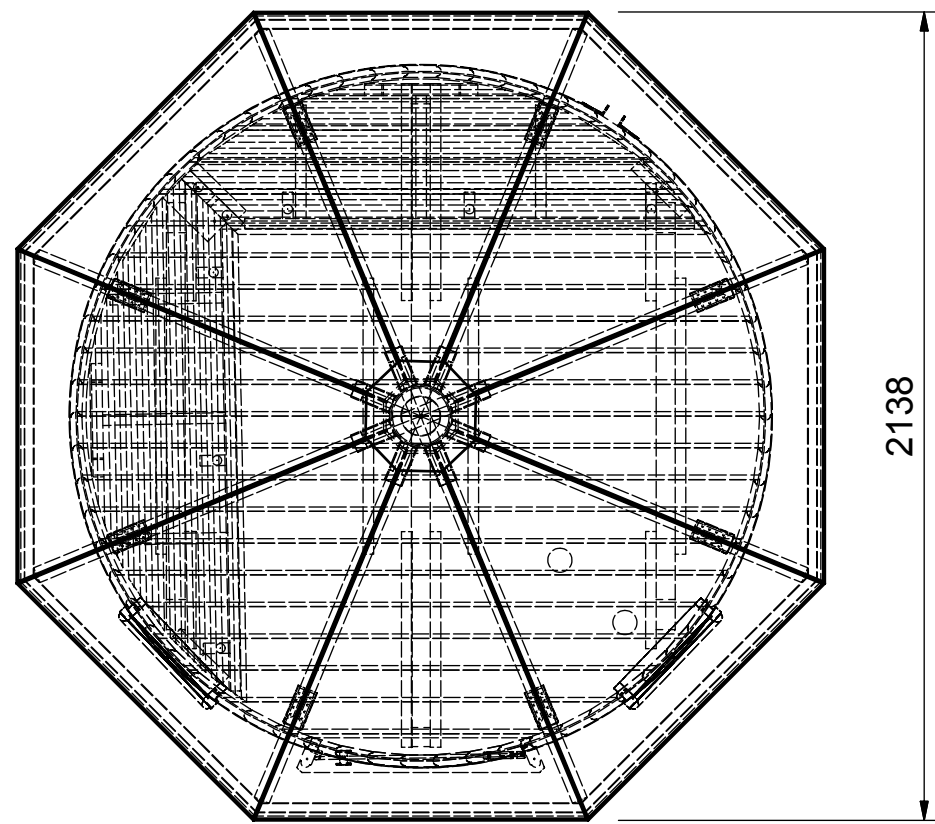

Article <b>S1800</b>	Part Number	Material <b>Thermowood</b>	Page Size <b>A3</b>
		Designed by <b>30.06.2011 JI</b>	Scale <b>1:20</b>
		Checked by	Revision <b>V 0.2</b>
		Approved by	Sheet <b>1:1</b>

Article	Part Number	Material	Page Size
<b>S1800</b>		<b>Thermowood</b>	<b>A3</b>
		Designed by	Scale
		<b>AB</b>	<b>1:20</b>
		Checked by	Revision
		Approved by	Sheet
			<b>1:1</b>