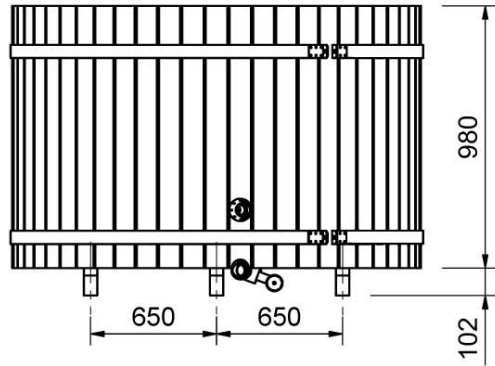

1 2 3 4 5 6 7 8 9 10 11 12

A
B
C
D
E
F
G
H

Article HT180	Model Basic	Material LunaWood	Page Size A3
		Designed by JJ 27.11.08	Scale 1:20
		Checked by	Revision 1.0
		Approved by	Sheet 1/1

1 2 3 4 5 6 7 8 9 10 11 12