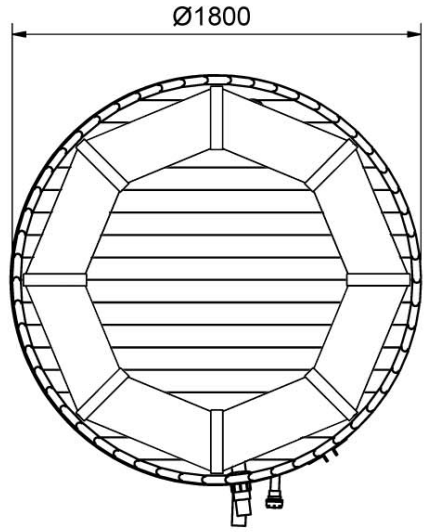

1 2 3 4 5 6 7 8 9 10 11 12

A
B
C
D
E
F
G
H

Article HT180	Model Basic	Material LunaWood	Page Size A3
		Designed by JJ 27.11.08	Scale 1:20
		Checked by	Revision 1.0
		Approved by	Sheet 1/1

1 2 3 4 5 6 7 8 9 10 11 12