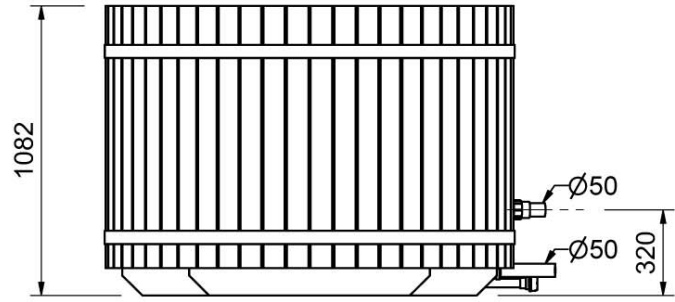

1 2 3 4 5 6 7 8 9 10 11 12

A
B
C
D
E
F
G
H

Article HT180	Model Basic	Material LunaWood	Page Size A3
		Designed by JJ 27.11.08	Scale 1:20
		Checked by	Revision 1.0
		Approved by	Sheet 1/1

1 2 3 4 5 6 7 8 9 10 11 12